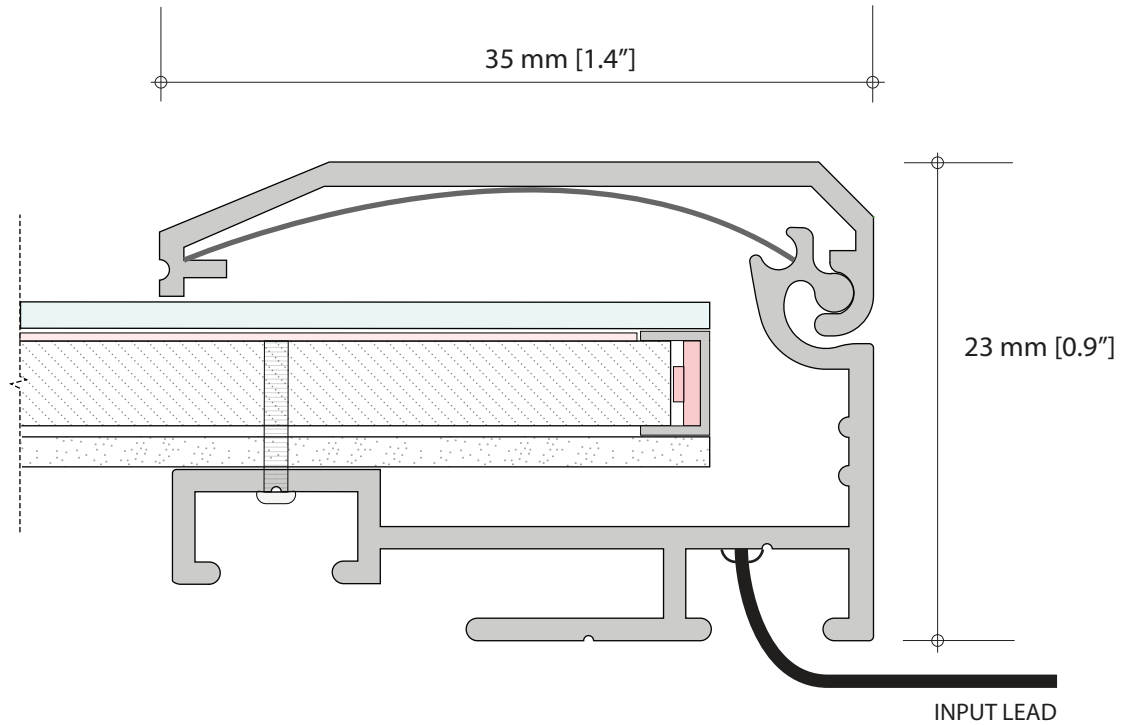

Elume SlimBox | Bezeled Snap Frame - Profile Drawing

MODEL: ELSB-2e

LEGEND | SYMBOL

3 mm [0.1"] PROTECTIVE CLEAR ACRYLIC COVER

TRANSPARENCY GRAPHIC/ARTWORK

ELUME ACRYLIC LED LIGHT GUIDE PANEL

WHITE REFLECTIVE FOAM BOARD

SCALE:	CHECKED BY:		NO.	REVISION:	DATE:
JOB NUMBER:	DETAILED BY:	DATE:	NO.	REVISION:	DATE:
JOB TITLE: Elume SlimBox Bezeled Snap Frame - Profile Drawing			DRAWING TITLE:		DWG. NUMBER: ELSB-2e